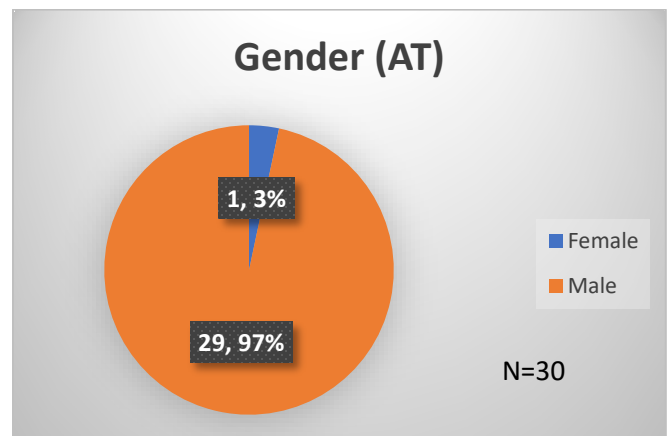

Daily Data Dashboard – November 8, 2023
Demographics for JTDC Population
Wednesday Morning Midnight Count

Total # of probation Involved youth¹: 1,309

¹ Probation Active: Any youth who is pending sentencing with an active social history, has been formally placed on probation or supervision with Cook County Juvenile Probation on the date of the report.