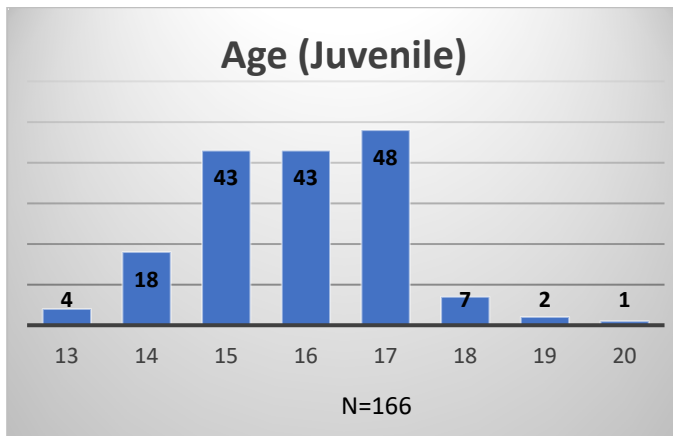

Daily Data Dashboard – November 8, 2023
Demographics for JTDC Population
Wednesday Morning Midnight Count

Total # of probation Involved youth¹: 1,309

¹ Probation Active: Any youth who is pending sentencing with an active social history, has been formally placed on probation or supervision with Cook County Juvenile Probation on the date of the report.