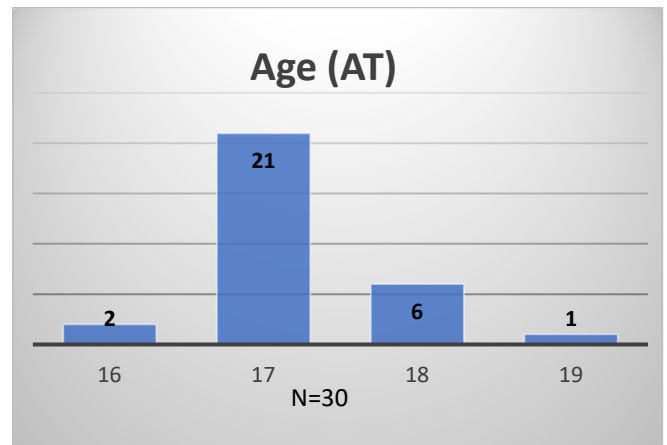

Daily Data Dashboard – November 8, 2023
Demographics for JTDC Population
Wednesday Morning Midnight Count

Total # of probation Involved youth¹: 1,309

¹ Probation Active: Any youth who is pending sentencing with an active social history, has been formally placed on probation or supervision with Cook County Juvenile Probation on the date of the report.