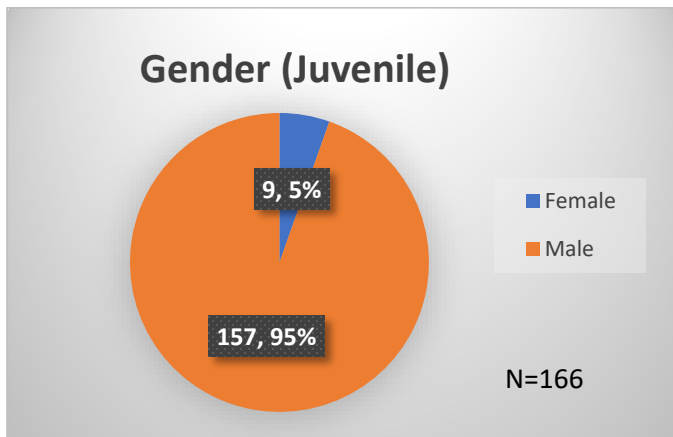

Daily Data Dashboard – November 8, 2023
Demographics for JTDC Population
Wednesday Morning Midnight Count

Total # of probation Involved youth¹: 1,309

¹ Probation Active: Any youth who is pending sentencing with an active social history, has been formally placed on probation or supervision with Cook County Juvenile Probation on the date of the report.