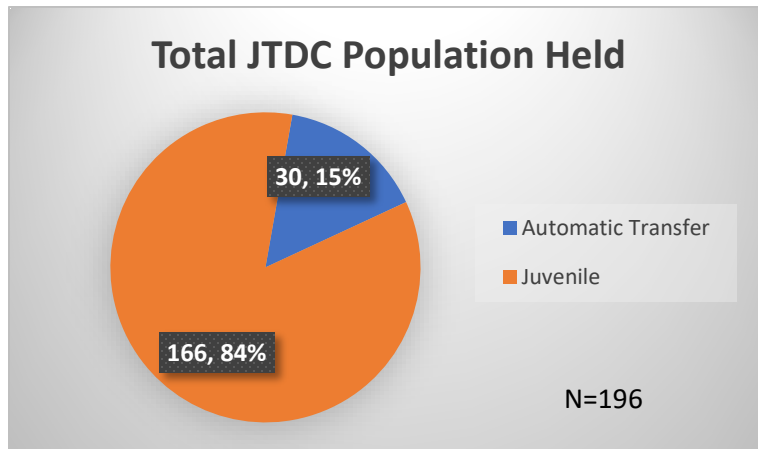

Daily Data Dashboard – November 8, 2023
Demographics for JTDC Population
Wednesday Morning Midnight Count

Total # of probation Involved youth¹: 1,309

¹ Probation Active: Any youth who is pending sentencing with an active social history, has been formally placed on probation or supervision with Cook County Juvenile Probation on the date of the report.